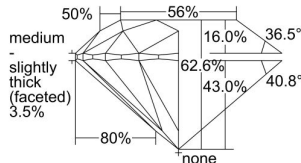

GIA®

FACSIMILE

GIA REPORT 6213994866

Verify this report at GIA.edu

GIA NATURAL DIAMOND DOSSIER®

August 31, 2021
GIA Report Number 6213994866
Shape and Cutting Style ..... Round Brilliant
Measurements ..... 5.23 - 5.25 x 3.28 mm

GRADING RESULTS

Carat Weight ..... 0.56 carat
Color Grade ..... D
Clarity Grade VS1
Cut Grade ..... Excellent

ADDITIONAL GRADING INFORMATION

Polish ..... Excellent
Symmetry ..... Excellent
Fluorescence ..... Faint
Clarity Characteristics..... Crystal, Indented Natural
Inscription(s): GIA 6213994866

PROPORTIONS

Profile to actual proportions