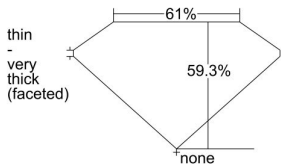

GIA®

FACSIMILE

GIA REPORT 6213845373

Verify this report at GIA.edu

GIA NATURAL DIAMOND DOSSIER®

July 08, 2021
GIA Report Number 6213845373
Shape and Cutting Style ..... Heart Brilliant
Measurements ..... 4.02 x 4.70 x 2.79 mm

GRADING RESULTS

Carat Weight ..... 0.30 carat
Color Grade ..... G
Clarity Grade VS1

ADDITIONAL GRADING INFORMATION

Polish ..... Excellent
Symmetry ..... Good
Fluorescence ..... None
Clarity Characteristics ..... Crystal, Cloud, Feather
Inscription(s): GIA 6213845373

PROPORTIONS

Profile not to actual proportions

GRADING SCALES

GIA COLOR SCALE		GIA CLARITY SCALE			
COLORLESS	D	VERY VERY SLIGHTLY INCLUDED	FLAWLESS		
	E		INTERNALLY FLAWLESS		
	F	VERY SLIGHTLY INCLUDED	VVS₁		
	G		VVS₂		
	H		VS₁		
	NEAR COLORLESS	I	SLIGHTLY INCLUDED	VS₂	
		J		SI₁	
		FAINT	K	INCLUDED	SI₂
			L		I₁
			M		I₂
VERT LIGHT	N	INCLUDED	I₃		
	O				
	P				
	Q				
	R				
LIGHT	S				
	T				
	U				
	V				
	W				
	X				
	Y				
	Z