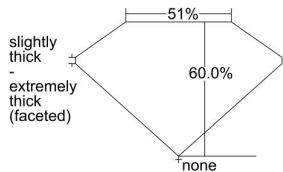

GIA®

FACSIMILE

GIA REPORT 6213818434

Verify this report at GIA.edu

GIA NATURAL DIAMOND DOSSIER®

June 25, 2021
GIA Report Number 6213818434
Shape and Cutting Style ..... Marquise Brilliant
Measurements ..... 8.70 x 4.68 x 2.81 mm

GRADING RESULTS

Carat Weight ..... 0.70 carat
Color Grade ..... G
Clarity Grade VS1

ADDITIONAL GRADING INFORMATION

Polish ..... Excellent
Symmetry ..... Good
Fluorescence ..... None
Clarity Characteristics ..... Crystal, Pinpoint
Inscription(s): GIA 6213818434

PROPORTIONS

Profile not to actual proportions

GRADING SCALES

GIA COLOR SCALE		GIA CLARITY SCALE			
COLORLESS	D	VERY VERY SLIGHTLY INCLUDED	FLAWLESS		
	E		INTERNALLY FLAWLESS		
	F	VERY SLIGHTLY INCLUDED	VVS₁		
	G		VVS₂		
	H		VS₁		
	NEAR COLORLESS	I	SLIGHTLY INCLUDED	VS₂	
		J		SI₁	
		FAINT	K	INCLUDED	SI₂
			L		I₁
			M		I₂
VERT LIGHT			N	INCLUDED	I₃
			O		
			P		
	Q				
LIGHT	R				
	S				
	T				
	U				
	V				
	Z