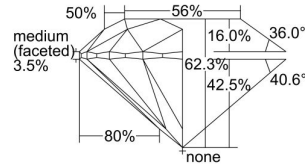

GIA®

FACSIMILE

GIA REPORT 6213779276

Verify this report at GIA.edu

GIA NATURAL DIAMOND DOSSIER®

June 14, 2021
GIA Report Number **6213779276**
Shape and Cutting Style ..... **Round Brilliant**
Measurements ..... **4.74 - 4.76 x 2.96 mm**

GRADING RESULTS

Carat Weight ..... **0.41 carat**
Color Grade ..... **I**
Clarity Grade **VVS1**
Cut Grade ..... **Excellent**

ADDITIONAL GRADING INFORMATION

Polish ..... **Excellent**
Symmetry ..... **Excellent**
Fluorescence ..... **Faint**
Clarity Characteristics ..... **Feather**
Inscription(s): **GIA 6213779276**

PROPORTIONS

Profile to actual proportions

GRADING SCALES

GIA COLOR SCALE	GIA CLARITY SCALE	GIA CUT SCALE	
D	FLAWLESS	EXCELLENT	
E	INTERNALLY FLAWLESS		
F		VVS₁	VERY GOOD
G	VVS₂		
H	VS₁	GOOD	
I	VS₂		
J	SI₁	FAIR	
K	SI₂		
L	I₁	POOR	
M	I₂		
N	I₃		
O			
P			
Q			
R			
S			
T			
U			
V			
W			
X			
Y			
Z