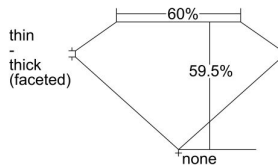

GIA®

FACSIMILE

GIA REPORT 6207945366

Verify this report at GIA.edu

GIA NATURAL DIAMOND DOSSIER®

February 26, 2020
GIA Report Number 6207945366
Shape and Cutting Style ..... Marquise Brilliant
Measurements ..... 6.74 x 3.57 x 2.12 mm

GRADING RESULTS

Carat Weight ..... 0.30 carat
Color Grade ..... E
Clarity Grade VVS1

ADDITIONAL GRADING INFORMATION

Polish ..... Very Good
Symmetry ..... Good
Fluorescence ..... None
Clarity Characteristics..... Pinpoint, Cavity, Chip, Indented Natural
Inscription(s): GIA 6207945366

PROPORTIONS

Profile not to actual proportions

GRADING SCALES

GIA COLOR SCALE		GIA CLARITY SCALE			
COLORLESS	D	VERY VERY SLIGHTLY INCLUDED	FLAWLESS		
	E		INTERNALLY FLAWLESS		
	F	VERY SLIGHTLY INCLUDED	VVS₁		
	G		VVS₂		
	H		VS₁		
	NEAR COLORLESS	I	SLIGHTLY INCLUDED	VS₂	
		J		SI₁	
		FAINT	K	INCLUDED	SI₂
			L		I₁
			M		I₂
VERTICALLY LIGHT	N	INCLUDED	I₃		
	O				
	P				
	Q				
	R				
LIGHT	S				
	T				
	U				
	V				
	W				
X					
Y					
Z