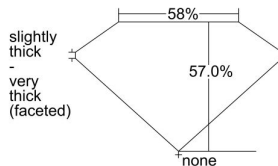

GIA®

FACSIMILE

GIA REPORT 6207078832

Verify this report at GIA.edu

GIA NATURAL DIAMOND DOSSIER®

March 04, 2019
GIA Report Number **6207078832**
Shape and Cutting Style ..... **Heart Brilliant**
Measurements ..... **5.82 x 6.33 x 3.61 mm**

GRADING RESULTS

Carat Weight ..... **0.76 carat**
Color Grade ..... **E**
Clarity Grade **VVS2**

ADDITIONAL GRADING INFORMATION

Polish ..... **Very Good**
Symmetry ..... **Very Good**
Fluorescence ..... **None**
Clarity Characteristics..... **Needle, Pinpoint, Cloud**
Inspection(s): GIA 6207078832

PROPORTIONS

Profile not to actual proportions

GRADING SCALES

GIA COLOR SCALE		GIA CLARITY SCALE		
COLORLESS	D	VERY VERY SLIGHTLY INCLUDED	FLAWLESS	
	E		INTERNALLY FLAWLESS	
	F	VERY SLIGHTLY INCLUDED	VVS₁	
	G		VVS₂	
	H		VS₁	
	NEAR COLORLESS	I	SLIGHTLY INCLUDED	VS₂
		J		SI₁
		K	INCLUDED	SI₂
		L		I₁
		M		I₂
FAINT		N	INCLUDED	I₃
		O		
		P		
	VERT LIGHT	Q		
		R		
		S		
T				
LIGHT	U			
	V			
	W			
	X			
Y				
Z