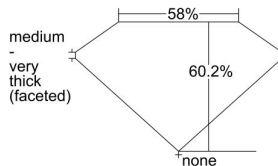

GIA®

FACSIMILE

GIA REPORT 6204578561

Verify this report at GIA.edu

GIA NATURAL DIAMOND DOSSIER®

September 16, 2019
GIA Report Number 6204578561
Shape and Cutting Style ..... Pear Brilliant
Measurements ..... 7.16 x 4.42 x 2.66 mm

GRADING RESULTS

Carat Weight ..... 0.50 carat
Color Grade ..... D
Clarity Grade VVS1

ADDITIONAL GRADING INFORMATION

Polish ..... Excellent
Symmetry ..... Excellent
Fluorescence ..... None
Clarity Characteristics ..... Pinpoint
Inscription(s): GIA 6204578561

PROPORTIONS

Profile not to actual proportions

GRADING SCALES

GIA COLOR SCALE		GIA CLARITY SCALE		
NEAR COLORLESS	D	VERY VERY SLIGHTLY INCLUDED	FLAWLESS	
	E		INTERNALLY FLAWLESS	
	F	VERY SLIGHTLY INCLUDED	VVS₁	
	G		VVS₂	
	H		VS₁	
	FAINT	I	SLIGHTLY INCLUDED	VS₂
		J		SI₁
		K	INCLUDED	SI₂
		L		I₁
		M		I₂
LIGHT		N	INCLUDED	I₃
		O		
		P		
	Q			
	R			
	S