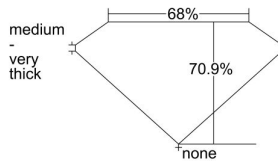

GIA®

FACSIMILE

GIA REPORT 6192655651

Verify this report at gia.edu

GIA DIAMOND DOSSIER®

March 27, 2015
GIA Report Number 6192655651
Shape and Cutting Style ..... Square Modified Brilliant
Measurements ..... 4.84 x 4.77 x 3.38 mm

GRADING RESULTS

Carat Weight ..... 0.71 carat
Color Grade ..... E
Clarity Grade VS1

ADDITIONAL GRADING INFORMATION

Polish ..... Very Good
Symmetry ..... Good
Fluorescence ..... None
Clarity Characteristics... Feather, Cloud, Needle, Indented Natural
Inscription(s): GIA 6192655651

PROPORTIONS

Profile not to actual proportions

GRADING SCALES

GIA COLOR SCALE		GIA CLARITY SCALE			
COLORLESS	D	VERY VERY SLIGHTLY INCLUDED	FLAWLESS		
	E		INTERNALLY FLAWLESS		
	F	VERY SLIGHTLY INCLUDED	VVS₁		
	G		VVS₂		
	H		VS₁		
	NEAR COLORLESS	I	SLIGHTLY INCLUDED	VS₂	
		J		SI₁	
		FAINT	K	INCLUDED	SI₂
			L		I₁
			M		I₂
VERY LIGHT			N	INCLUDED	I₃
			O		
			P		
	Q				
LIGHT	R				
	S				
	T				
	U				
	V				
	Z