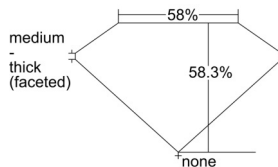

GIA®

FACSIMILE

GIA REPORT 5506500102

Verify this report at GIA.edu

GIA NATURAL DIAMOND DOSSIER®

September 25, 2024
GIA Report Number 5506500102
Shape and Cutting Style ..... Heart Brilliant
Measurements ..... 5.43 x 6.22 x 3.63 mm

GRADING RESULTS

Carat Weight ..... 0.70 carat
Color Grade ..... F
Clarity Grade VS2

ADDITIONAL GRADING INFORMATION

Polish ..... Excellent
Symmetry ..... Excellent
Fluorescence ..... Faint
Clarity Characteristics ..... Feather
Inscription(s): GIA 5506500102

PROPORTIONS

Profile not to actual proportions

GRADING SCALES

GIA COLOR SCALE		GIA CLARITY SCALE			
COLORLESS	D	VERY VERY SLIGHTLY INCLUDED	FLAWLESS		
	E		INTERNALLY FLAWLESS		
	F	VERY SLIGHTLY INCLUDED	VVS₁		
	G		VVS₂		
	H		VS₁		
	NEAR COLORLESS	I	SLIGHTLY INCLUDED	VS₂	
		J		SI₁	
		FAINT	K	INCLUDED	SI₂
			L		I₁
			M		I₂
VERT LIGHT	N		INCLD	I₃	
	O				
	P				
	Q				
	R				
	S				
LIGHT	T				
	U				
	V				
	W				
	X				
Y					
Z