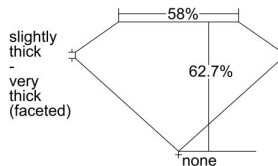

GIA®

FACSIMILE

GIA REPORT 5496944364

Verify this report at GIA.edu

GIA NATURAL DIAMOND DOSSIER®

July 17, 2024
GIA Report Number 5496944364
Shape and Cutting Style ..... Oval Brilliant
Measurements ..... 6.95 x 5.01 x 3.14 mm

GRADING RESULTS

Carat Weight ..... 0.70 carat
Color Grade ..... H
Clarity Grade VS2

ADDITIONAL GRADING INFORMATION

Polish ..... Excellent
Symmetry ..... Excellent
Fluorescence ..... None
Clarity Characteristics ..... Cloud, Feather, Cavity
Inscription(s): GIA 5496944364

PROPORTIONS

Profile not to actual proportions

GRADING SCALES

GIA COLOR SCALE		GIA CLARITY SCALE			
COLORLESS	D	VERY VERY SLIGHTLY INCLUDED	FLAWLESS		
	E		INTERNALLY FLAWLESS		
	F		VVS₁		
	G		VVS₂		
	NEAR COLORLESS	H	VERY SLIGHTLY INCLUDED	VS₁	
		I		VS₂	
		FAINT	J	SLIGHTLY INCLUDED	SI₁
			K		SI₂
	L		INCLUDED		I₁
	M			I₂	
N	I₃				
VERT LIGHT	O				
	P				
	Q				
	R				
	LIGHT	S			
		T			
U					
V					
	W				
	X				
	Y				
	Z