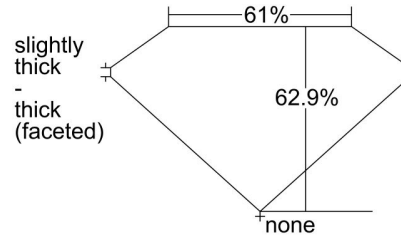

GIA NATURAL DIAMOND GRADING REPORT

July 03, 2024
GIA Report Number 5493773751
Shape and Cutting Style Oval Brilliant
Measurements 8.21 x 5.94 x 3.74 mm

GRADING RESULTS

Carat Weight 1.20 carat
Color Grade E
Clarity Grade VS1

ADDITIONAL GRADING INFORMATION

Polish Excellent
Symmetry Excellent
Fluorescence Faint
Inscription(s): GIA 5493773751

Comments: Clouds are not shown. Additional pinpoints are not shown.

PROPORTIONS

Profile not to actual proportions

CLARITY CHARACTERISTICS

KEY TO SYMBOLS*

- Feather
- Pinpoint
- Needle

* Red symbols denote internal characteristics (inclusions). Green or black symbols denote external characteristics (blemishes). Diagram is an approximate representation of the diamond, and symbols shown indicate type, position, and approximate size of clarity characteristics. All clarity characteristics may not be shown. Details of finish are not shown.