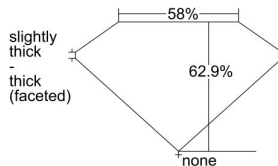

GIA®

FACSIMILE

GIA REPORT 5486963330

Verify this report at GIA.edu

GIA NATURAL DIAMOND DOSSIER®

April 01, 2024
GIA Report Number 5486963330
Shape and Cutting Style ..... Pear Brilliant
Measurements ..... 7.06 x 4.38 x 2.75 mm

GRADING RESULTS

Carat Weight ..... 0.51 carat
Color Grade ..... F
Clarity Grade VS2

ADDITIONAL GRADING INFORMATION

Polish ..... Excellent
Symmetry ..... Excellent
Fluorescence ..... Faint
Clarity Characteristics ..... Crystal
Inscription(s): GIA 5486963330

PROPORTIONS

Profile not to actual proportions

GRADING SCALES

GIA COLOR SCALE		GIA CLARITY SCALE		
NEAR COLORLESS	D	VERY VERY SLIGHTLY INCLUDED	FLAWLESS	
	E		INTERNALLY FLAWLESS	
	F	VERY SLIGHTLY INCLUDED	VVS₁	
	G		VVS₂	
	H		VS₁	
	FAINT	I	SLIGHTLY INCLUDED	VS₂
		J		SI₁
		K	INCLUDED	SI₂
		L		I₁
		M		I₂
LIGHT		N	INCLUDED	I₃
		O		
		P		
	Q			
	R			
	S			
T				
U				
V				
W				
X				
Y				
Z