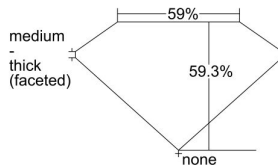

GIA®

FACSIMILE

GIA REPORT 5486876421

Verify this report at GIA.edu

GIA NATURAL DIAMOND DOSSIER®

March 20, 2024
GIA Report Number **5486876421**
Shape and Cutting Style ..... **Heart Brilliant**
Measurements ..... **3.94 x 4.67 x 2.77 mm**

GRADING RESULTS

Carat Weight ..... **0.30 carat**
Color Grade ..... **F**
Clarity Grade **VS2**

ADDITIONAL GRADING INFORMATION

Polish ..... **Excellent**
Symmetry ..... **Very Good**
Fluorescence ..... **None**
Clarity Characteristics..... **Feather, Crystal**
Inspection(s): GIA 5486876421

PROPORTIONS

Profile not to actual proportions

GRADING SCALES

GIA COLOR SCALE		GIA CLARITY SCALE			
COLORLESS	D	VERY VERY SLIGHTLY INCLUDED	FLAWLESS		
	E		INTERNALLY FLAWLESS		
	F	VERY SLIGHTLY INCLUDED	VVS₁		
	G		VVS₂		
	H		VS₁		
	NEAR COLORLESS	I	SLIGHTLY INCLUDED	VS₂	
		J		SI₁	
		FAINT	K	INCLUDED	SI₂
			L		I₁
			M		I₂
VERT LIGHT			N	INCLUDED	I₃
	O				
	P				
	Q				
LIGHT	R				
	S				
	T				
	U				
	V				
	Z