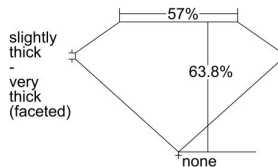

GIA®

FACSIMILE

GIA REPORT 5486490548

Verify this report at GIA.edu

GIA NATURAL DIAMOND DOSSIER®

February 05, 2024
GIA Report Number 5486490548
Shape and Cutting Style ..... Marquise Brilliant
Measurements ..... 9.48 x 4.43 x 2.83 mm

GRADING RESULTS

Carat Weight ..... 0.70 carat
Color Grade ..... F
Clarity Grade VS1

ADDITIONAL GRADING INFORMATION

Polish ..... Excellent
Symmetry ..... Very Good
Fluorescence ..... Faint
Clarity Characteristics ..... Crystal, Pinpoint, Needle
Inscription(s): GIA 5486490548

PROPORTIONS

Profile not to actual proportions

GRADING SCALES

GIA COLOR SCALE		GIA CLARITY SCALE			
COLORLESS	D	VERY VERY SLIGHTLY INCLUDED	FLAWLESS		
	E		INTERNALLY FLAWLESS		
	F	VERY SLIGHTLY INCLUDED	VS₁		
	G		VS₂		
	H		VS₁		
	NEAR COLORLESS	I	SLIGHTLY INCLUDED	VS₂	
		J		SI₁	
		FAINT	K	INCLUDED	SI₂
			L		I₁
			M		I₂
VERT LIGHT	N	INCLUDED	I₃		
	O				
	P				
	Q				
	R				
LIGHT	S				
	T				
	U				
	V				
	W				
X					
Y					
Z