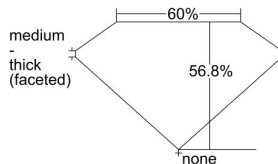

GIA®

FACSIMILE

GIA REPORT 5486321399

Verify this report at gia.edu

GIA NATURAL DIAMOND DOSSIER®

January 09, 2024
GIA Report Number 5486321399
Shape and Cutting Style ..... Heart Brilliant
Measurements ..... 4.14 x 4.77 x 2.71 mm

GRADING RESULTS

Carat Weight ..... 0.31 carat
Color Grade I
Clarity Grade SI1

ADDITIONAL GRADING INFORMATION

Polish ..... Excellent
Symmetry ..... Excellent
Fluorescence ..... Faint
Clarity Characteristics ..... Feather, Crystal
Inspection(s): GIA 5486321399

PROPORTIONS

Profile not to actual proportions

GRADING SCALES

GIA COLOR SCALE		GIA CLARITY SCALE			
COLORLESS	D	VERY VERY SLIGHTLY INCLUDED	FLAWLESS		
	E		INTERNALLY FLAWLESS		
	F	VERY SLIGHTLY INCLUDED	VVS₁		
	G		VVS₂		
	H		VS₁		
	NEAR COLORLESS	I	SLIGHTLY INCLUDED	VS₂	
		J		SI₁	
		FAINT	K	INCLUDED	SI₂
			L		I₁
			M		I₂
VERT LIGHT	N		INCLUDED	I₃	
	O				
	P				
	Q				
	LIGHT		R		
		S			
		T			
U					
V					
W					
X					
Y					
Z