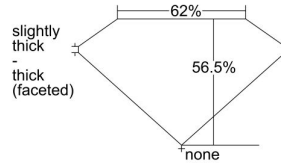

GIA®

FACSIMILE

GIA REPORT 5483828947

Verify this report at GIA.edu

GIA NATURAL DIAMOND DOSSIER®

March 14, 2024
GIA Report Number **5483828947**
Shape and Cutting Style ..... **Heart Brilliant**
Measurements ..... **4.22 x 4.88 x 2.76 mm**

GRADING RESULTS

Carat Weight ..... **0.33 carat**
Color Grade ..... **E**
Clarity Grade **VVS1**

ADDITIONAL GRADING INFORMATION

Polish ..... **Excellent**
Symmetry ..... **Excellent**
Fluorescence ..... **None**
Clarity Characteristics ..... **Feather**
Inscription(s): **GIA 5483828947**

PROPORTIONS

Profile not to actual proportions

GRADING SCALES

GIA COLOR SCALE		GIA CLARITY SCALE			
COLORLESS	D	VERY VERY SLIGHTLY INCLUDED	FLAWLESS		
	E		INTERNALLY FLAWLESS		
	F		VVS₁		
	NEAR COLORLESS	G	VERY SLIGHTLY INCLUDED	VVS₂	
		H		VS₁	
		FAINT	I	SLIGHTLY INCLUDED	VS₂
			J		SI₁
			K		SI₂
	LIGHT	L	INCLUDED	I₁	
		M		I₂	
N		I₃			
O					
P					
Q					
R					
S					
T					
U					
V					
W					
X					
Y					
Z