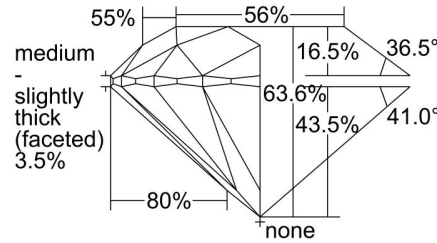

GIA NATURAL DIAMOND GRADING REPORT

March 05, 2024
GIA Report Number 5483727986
Shape and Cutting Style Round Brilliant
Measurements 7.05 - 7.11 x 4.50 mm

GRADING RESULTS

Carat Weight 1.40 carat
Color Grade H
Clarity Grade VS1
Cut Grade Excellent

ADDITIONAL GRADING INFORMATION

Polish Excellent
Symmetry Excellent
Fluorescence None
Inscription(s): GIA 5483727986

PROPORTIONS

Profile to actual proportions

CLARITY CHARACTERISTICS

KEY TO SYMBOLS*

- Feather
- Pinpoint
- Natural

* Red symbols denote internal characteristics (inclusions). Green or black symbols denote external characteristics (blemishes). Diagram is an approximate representation of the diamond, and symbols shown indicate type, position, and approximate size of clarity characteristics. All clarity characteristics may not be shown. Details of finish are not shown.