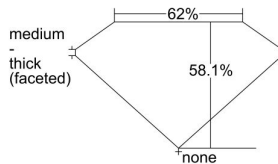

GIA®

FACSIMILE

GIA REPORT 5483623411

Verify this report at GIA.edu

GIA NATURAL DIAMOND DOSSIER®

February 21, 2024
GIA Report Number 5483623411
Shape and Cutting Style ..... Heart Brilliant
Measurements ..... 4.93 x 5.43 x 3.15 mm

GRADING RESULTS

Carat Weight ..... 0.50 carat
Color Grade ..... G
Clarity Grade VS2

ADDITIONAL GRADING INFORMATION

Polish ..... Excellent
Symmetry ..... Very Good
Fluorescence ..... None
Clarity Characteristics ..... Feather, Needle, Crystal
Inscription(s): GIA 5483623411

PROPORTIONS

Profile not to actual proportions

GRADING SCALES

GIA COLOR SCALE		GIA CLARITY SCALE			
COLORLESS	D	VERY VERY SLIGHTLY INCLUDED	FLAWLESS		
	E		INTERNALLY FLAWLESS		
	F		VVS₁		
	NEAR COLORLESS	G	VERY SLIGHTLY INCLUDED	VVS₂	
		H		VS₁	
		FANT	I	SLIGHTLY INCLUDED	VS₂
			J		SI₁
	LIGHT	K	INCLUDED	SI₂	
		L		I₁	
		M	NOT LISTED	I₂	
N		I₃			
O					
P					
Q					
R					
S					
T					
U					
V					
W					
X					
Y					
Z