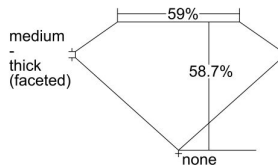

GIA®

FACSIMILE

GIA REPORT 5483522221

Verify this report at GIA.edu

GIA NATURAL DIAMOND DOSSIER®

February 08, 2024
GIA Report Number 5483522221
Shape and Cutting Style ..... Heart Brilliant
Measurements ..... 4.90 x 5.73 x 3.36 mm

GRADING RESULTS

Carat Weight ..... 0.55 carat
Color Grade ..... E
Clarity Grade SI1

ADDITIONAL GRADING INFORMATION

Polish ..... Excellent
Symmetry ..... Very Good
Fluorescence ..... None
Clarity Characteristics ..... Twinning Wisp, Crystal
Inscription(s): GIA 5483522221

PROPORTIONS

Profile not to actual proportions

GRADING SCALES

GIA COLOR SCALE		GIA CLARITY SCALE			
COLORLESS	D	VERY VERY SLIGHTLY INCLUDED	FLAWLESS		
	E		INTERNALLY FLAWLESS		
	F	VERY SLIGHTLY INCLUDED	VVS₁		
	G		VVS₂		
	H		VS₁		
	NEAR COLORLESS	I	SLIGHTLY INCLUDED	VS₂	
		J		SI₁	
		FAINT	K	INCLUDED	SI₂
			L		I₁
			M		I₂
VERT LIGHT	N	INCLUDED	I₃		
	O				
	P				
	Q				
	R				
LIGHT	S				
	T				
	U				
	V				
	W				
X					
Y					
Z