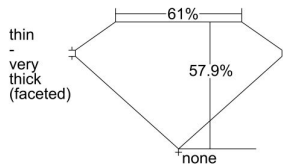

GIA®

FACSIMILE

GIA REPORT 5476950267

Verify this report at GIA.edu

GIA NATURAL DIAMOND DOSSIER®

October 31, 2023
GIA Report Number 5476950267
Shape and Cutting Style ..... Heart Brilliant
Measurements ..... 4.22 x 4.64 x 2.69 mm

GRADING RESULTS

Carat Weight ..... 0.30 carat
Color Grade ..... G
Clarity Grade VS1

ADDITIONAL GRADING INFORMATION

Polish ..... Excellent
Symmetry ..... Very Good
Fluorescence ..... None
Clarity Characteristics ..... Feather, Needle, Pinpoint
Inscription(s): GIA 5476950267

PROPORTIONS

Profile not to actual proportions

GRADING SCALES

GIA COLOR SCALE		GIA CLARITY SCALE			
COLORLESS	D	VERY VERY SLIGHTLY INCLUDED	FLAWLESS		
	E		INTERNALLY FLAWLESS		
	F		VVS₁		
	NEAR COLORLESS	G	VERY SLIGHTLY INCLUDED	VVS₂	
		H		VS₁	
		FAINT	I	SLIGHTLY INCLUDED	VS₂
			J		SI₁
	K		SI₂		
	VERT LIGHT		L	INCLUDED	I₁
			M		I₂
N			I₃		
LIGHT		O			
		P			
		Q			
	R				
	S				
	T				
	U				
	V				
	W				
	X				
	Y				
	Z