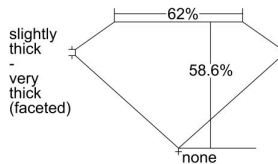

GIA®

FACSIMILE

GIA REPORT 5476929767

Verify this report at GIA.edu

GIA NATURAL DIAMOND DOSSIER®

October 30, 2023
GIA Report Number 5476929767
Shape and Cutting Style ..... Heart Brilliant
Measurements ..... 5.57 x 6.20 x 3.63 mm

GRADING RESULTS

Carat Weight ..... 0.73 carat
Color Grade ..... D
Clarity Grade VVS1

ADDITIONAL GRADING INFORMATION

Polish ..... Excellent
Symmetry ..... Excellent
Fluorescence ..... None
Clarity Characteristics ..... Pinpoint
Inscription(s): GIA 5476929767

PROPORTIONS

Profile not to actual proportions

GRADING SCALES

GIA COLOR SCALE		GIA CLARITY SCALE			
COLORLESS	D	VERY VERY SLIGHTLY INCLUDED	FLAWLESS		
	E		INTERNALLY FLAWLESS		
	F		VVS₁		
	G		VVS₂		
	NEAR COLORLESS	H	VERY SLIGHTLY INCLUDED	VS₁	
		I		VS₂	
		FAINT	J	SLIGHTLY INCLUDED	S₁
			K		S₂
	L		I₁		
	VERT LIGHT		M	INCLUDED	I₂
N			I₃		
O					
LIGHT		P			
		Q			
		R			
	S				
	T				
	U				
	V				
	W				
	X				
	Y				
	Z