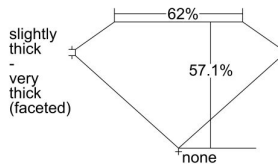

GIA®

FACSIMILE

GIA REPORT 5476452279

Verify this report at GIA.edu

GIA NATURAL DIAMOND DOSSIER®

August 25, 2023
GIA Report Number 5476452279
Shape and Cutting Style ..... Heart Brilliant
Measurements ..... 4.37 x 5.11 x 2.92 mm

GRADING RESULTS

Carat Weight ..... 0.39 carat
Color Grade ..... E
Clarity Grade SI1

ADDITIONAL GRADING INFORMATION

Polish ..... Excellent
Symmetry ..... Excellent
Fluorescence ..... None
Clarity Characteristics ..... Crystal, Cloud
Inscription(s): GIA 5476452279

PROPORTIONS

Profile not to actual proportions

GRADING SCALES

GIA COLOR SCALE		GIA CLARITY SCALE			
COLORLESS	D	VERY VERY SLIGHTLY INCLUDED	FLAWLESS		
	E		INTERNALLY FLAWLESS		
	F	VERY SLIGHTLY INCLUDED	VVS₁		
	G		VVS₂		
	H		VS₁		
	NEAR COLORLESS	I	SLIGHTLY INCLUDED	VS₂	
		J		SI₁	
		FAINT	K	INCLUDED	SI₂
			L		I₁
			M		I₂
VERT LIGHT	N	LIGHT	I₃		
	O				
	P				
	Q				
	R