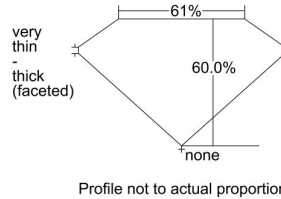

GIA®

FACSIMILE

GIA REPORT 5476430220

Verify this report at GIA.edu

GIA NATURAL DIAMOND DOSSIER®

August 23, 2023
GIA Report Number 5476430220
Shape and Cutting Style ..... Heart Brilliant
Measurements ..... 4.36 x 5.13 x 3.08 mm

GRADING RESULTS

Carat Weight ..... 0.40 carat
Color Grade ..... G
Clarity Grade VS1

ADDITIONAL GRADING INFORMATION

Polish ..... Excellent
Symmetry ..... Excellent
Fluorescence ..... Faint
Clarity Characteristics ..... Cloud, Indented Natural
Inscription(s): GIA 5476430220

PROPORTIONS

GRADING SCALES

GIA COLOR SCALE		GIA CLARITY SCALE		
COLORLESS	D	VERY SLIGHTLY SIGHTLY INCLUDED	FLAWLESS	
	E		INTERNALLY FLAWLESS	
	F		VS₁	
	NEAR COLORLESS	G	VERY SLIGHTLY INCLUDED	VS₂
		H		VS₁
		I		VS₂
		J		SI₁
		K		SI₂
	FAINT	L	SLIGHTLY INCLUDED	I₁
		M		I₂
N		I₃		
O				
P				
LIGHT	Q			
	R			
	S			
	T			
	U			
	V			
	Z