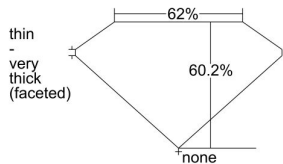

GIA®

FACSIMILE

GIA REPORT 5476028653

Verify this report at GIA.edu

GIA NATURAL DIAMOND DOSSIER®

July 05, 2023
GIA Report Number 5476028653
Shape and Cutting Style ..... Marquise Brilliant
Measurements ..... 9.24 x 4.57 x 2.75 mm

GRADING RESULTS

Carat Weight ..... 0.70 carat
Color Grade I
Clarity Grade SI1

ADDITIONAL GRADING INFORMATION

Polish ..... Excellent
Symmetry ..... Excellent
Fluorescence ..... None
Clarity Characteristics ..... Feather
Inscription(s): GIA 5476028653

PROPORTIONS

Profile not to actual proportions

GRADING SCALES

GIA COLOR SCALE		GIA CLARITY SCALE			
COLORLESS	D	VERY VERY SLIGHTLY INCLUDED	FLAWLESS		
	E		INTERNALLY FLAWLESS		
	F	VERY SLIGHTLY INCLUDED	VVS₁		
	G		VVS₂		
	H		VS₁		
	NEAR COLORLESS	I	SLIGHTLY INCLUDED	VS₂	
		J		SI₁	
		FAINT	K	INCLUDED	SI₂
			L		I₁
			M		I₂
VERT LIGHT	N	INCLUDED	I₃		
	O				
	P				
	Q				
	R				
LIGHT	S				
	T				
	U				
	V				
	W				
	X				
Y					
Z