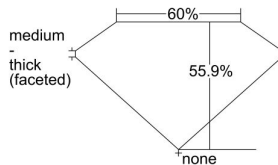

GIA®

FACSIMILE

GIA REPORT 5473931126

Verify this report at GIA.edu

GIA NATURAL DIAMOND DOSSIER®

October 30, 2023
GIA Report Number 5473931126
Shape and Cutting Style ..... Heart Brilliant
Measurements ..... 4.16 x 4.76 x 2.66 mm

GRADING RESULTS

Carat Weight ..... 0.30 carat
Color Grade ..... D
Clarity Grade VS2

ADDITIONAL GRADING INFORMATION

Polish ..... Excellent
Symmetry ..... Very Good
Fluorescence ..... None
Clarity Characteristics ..... Crystal, Feather
Inscription(s): GIA 5473931126

PROPORTIONS

Profile not to actual proportions

GRADING SCALES

GIA COLOR SCALE		GIA CLARITY SCALE			
COLORLESS	D	VERY VERY SLIGHTLY INCLUDED	FLAWLESS		
	E		INTERNALLY FLAWLESS		
	F	VERY SLIGHTLY INCLUDED	VVS₁		
	G		VVS₂		
	H		VS₁		
	NEAR COLORLESS	I	SLIGHTLY INCLUDED	VS₂	
		J		SI₁	
		FAINT	K	INCLUDED	SI₂
			L		I₁
			M		I₂
VERT LIGHT	N	INCLUDED	I₃		
	O				
	P				
	Q				
	R				
LIGHT	S				
	T				
	U				
	V				
	W				
	X				
	Y				
	Z