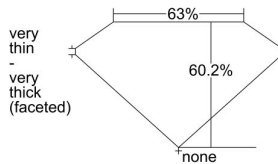

GIA®

FACSIMILE

GIA REPORT 5473913295

Verify this report at GIA.edu

GIA NATURAL DIAMOND DOSSIER®

October 27, 2023
GIA Report Number 5473913295
Shape and Cutting Style ..... Heart Brilliant
Measurements ..... 3.92 x 4.65 x 2.80 mm

GRADING RESULTS

Carat Weight ..... 0.30 carat
Color Grade ..... E
Clarity Grade SI1

ADDITIONAL GRADING INFORMATION

Polish ..... Very Good
Symmetry ..... Good
Fluorescence ..... Faint
Clarity Characteristics ..... Crystal, Feather
Inscription(s): GIA 5473913295

PROPORTIONS

Profile not to actual proportions

GRADING SCALES

GIA COLOR SCALE		GIA CLARITY SCALE	
COLORLESS	D	VERY VERY SLIGHTLY INCLUDED	FLAWLESS
	E		INTERNALLY FLAWLESS
	F		VVS₁
	G		VVS₂
	H		VS₁
	I		VS₂
	J		SI₁
	K		SI₂
	L		I₁
	M		I₂
NEAR COLORLESS	N	SLIGHTLY INCLUDED	I₃
	O		
	P		
	Q		
FAINT	R	INCLUDED	
	S		
	T		
	U		
VERT LIGHT	V		
	W		
	X		
	Y		
LIGHT	Z