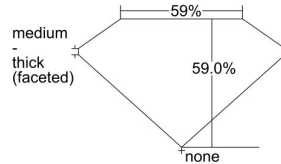

GIA®

FACSIMILE

GIA REPORT

5473568047

Verify this report at GIA.edu

GIA NATURAL DIAMOND DOSSIER®

September 11, 2023
GIA Report Number 5473568047
Shape and Cutting Style ..... Heart Brilliant
Measurements ..... 4.78 x 5.60 x 3.30 mm

GRADING RESULTS

Carat Weight ..... 0.50 carat
Color Grade ..... E
Clarity Grade VVS2

ADDITIONAL GRADING INFORMATION

Polish ..... Excellent
Symmetry ..... Excellent
Fluorescence ..... Faint
Clarity Characteristics ..... Pinpoint, Cloud
Inscription(s): GIA 5473568047

PROPORTIONS

Profile not to actual proportions

GRADING SCALES

GIA COLOR SCALE		GIA CLARITY SCALE			
COLORLESS	D	VERY VERY SLIGHTLY INCLUDED	FLAWLESS		
	E		INTERNALLY FLAWLESS		
	F	VERY SLIGHTLY INCLUDED	VVS₁		
	G		VVS₂		
	H		VS₁		
	NEAR COLORLESS	I	SLIGHTLY INCLUDED	VS₂	
		J		SI₁	
		FAINT	K	INCLUDED	SI₂
			L		I₁
			M		I₂
VERT LIGHT	N	LIGHT	I₃		
	O				
	P				
	Q				
	R				
	S				
	T