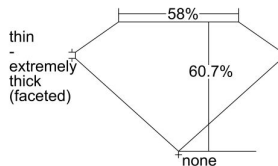

GIA®

FACSIMILE

GIA REPORT 5473530426

Verify this report at GIA.edu

GIA NATURAL DIAMOND DOSSIER®

September 05, 2023
GIA Report Number 5473530426
Shape and Cutting Style ..... Heart Brilliant
Measurements ..... 4.29 x 5.04 x 3.06 mm

GRADING RESULTS

Carat Weight ..... 0.40 carat
Color Grade ..... G
Clarity Grade VS2

ADDITIONAL GRADING INFORMATION

Polish ..... Excellent
Symmetry ..... Very Good
Fluorescence ..... Faint
Clarity Characteristics.. Crystal, Feather, Cloud, Indented Natural
Inspection(s): GIA 5473530426

PROPORTIONS

Profile not to actual proportions

GRADING SCALES

GIA COLOR SCALE		GIA CLARITY SCALE			
COLORLESS	D	VERY VERY SLIGHTLY INCLUDED	FLAWLESS		
	E		INTERNALLY FLAWLESS		
	F	VERY SLIGHTLY INCLUDED	VVS₁		
	G		VVS₂		
	H		VS₁		
	NEAR COLORLESS	I	SLIGHTLY INCLUDED	VS₂	
		J		SI₁	
		FAINT	K	INCLUDED	SI₂
			L		I₁
			M		I₂
VERT LIGHT	N		INCLUDED	I₃	
	O				
	P				
	Q				
	LIGHT	R			
		S			
T					
U					
	V				
	W				
	X				
	Y				
	Z