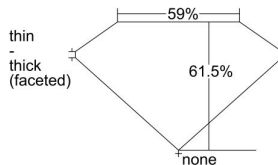

GIA®

FACSIMILE

GIA REPORT 5473143192

Verify this report at GIA.edu

GIA NATURAL DIAMOND DOSSIER®

August 03, 2023
GIA Report Number 5473143192
Shape and Cutting Style ..... Marquise Brilliant
Measurements ..... 8.44 x 4.24 x 2.61 mm

GRADING RESULTS

Carat Weight ..... 0.55 carat
Color Grade I
Clarity Grade VS2

ADDITIONAL GRADING INFORMATION

Polish ..... Excellent
Symmetry ..... Excellent
Fluorescence ..... None
Clarity Characteristics.. Crystal, Cloud, Feather, Indented Natural
Inscription(s): GIA 5473143192

PROPORTIONS

Profile not to actual proportions

GRADING SCALES

GIA COLOR SCALE		GIA CLARITY SCALE			
COLORLESS	D	VERY VERY SLIGHTLY INCLUDED	FLAWLESS		
	E		INTERNALLY FLAWLESS		
	F	VERY SLIGHTLY INCLUDED	VVS₁		
	G		VVS₂		
	H		VS₁		
	NEAR COLORLESS	I	SLIGHTLY INCLUDED	VS₂	
		J		SI₁	
		FAINT	K	INCLUDED	SI₂
			L		I₁
			M		I₂
VERT LIGHT	N	INCLUDED	I₃		
	O				
	P				
	Q				
	R				
LIGHT	S				
	T				
	U				
	V				
	W				
X					
Y					
Z