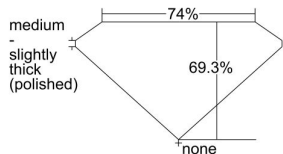

GIA®

FACSIMILE

GIA REPORT 5463656920

Verify this report at GIA.edu

GIA NATURAL DIAMOND DOSSIER®

May 19, 2023
GIA Report Number 5463656920
Shape and Cutting Style ..... Square Modified Brilliant
Measurements ..... 4.87 x 4.75 x 3.29 mm

GRADING RESULTS

Carat Weight ..... 0.60 carat
Color Grade ..... E
Clarity Grade VS1

ADDITIONAL GRADING INFORMATION

Polish ..... Excellent
Symmetry ..... Very Good
Fluorescence ..... None
Clarity Characteristics ..... Feather, Needle, Pinpoint
Inscription(s): GIA 5463656920

PROPORTIONS

Profile not to actual proportions

GRADING SCALES

GIA COLOR SCALE		GIA CLARITY SCALE			
COLORLESS	D	VERY VERY SLIGHTLY INCLUDED	FLAWLESS		
	E		INTERNALLY FLAWLESS		
	F	VERY SLIGHTLY INCLUDED	VVS₁		
	G		VVS₂		
	H		VS₁		
	NEAR COLORLESS	I	VERY SLIGHTLY INCLUDED	VS₂	
		J		SI₁	
		FAINT	K	SLIGHTLY INCLUDED	SI₂
			L		I₁
			M		I₂
VERT LIGHT	N	INCLUDED	I₃		
	O				
	P				
	Q				
	R				
LIGHT	S				
	T				
	U				
	V				
	W				
	X				
	Y				
	Z