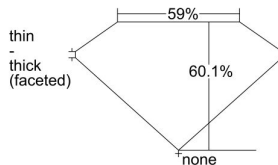

GIA®

FACSIMILE

GIA REPORT

5463423401

Verify this report at GIA.edu

GIA NATURAL DIAMOND DOSSIER®

April 26, 2023
GIA Report Number 5463423401
Shape and Cutting Style ..... Oval Brilliant
Measurements ..... 5.39 x 4.01 x 2.41 mm

GRADING RESULTS

Carat Weight ..... 0.33 carat
Color Grade ..... E
Clarity Grade VS1

ADDITIONAL GRADING INFORMATION

Polish ..... Excellent
Symmetry ..... Very Good
Fluorescence ..... Faint
Clarity Characteristics..... Crystal, Cloud, Feather, Pinpoint
Inscription(s): GIA 5463423401

PROPORTIONS

Profile not to actual proportions

GRADING SCALES

GIA COLOR SCALE		GIA CLARITY SCALE			
COLORLESS	D	VERY VERY SLIGHTLY INCLUDED	FLAWLESS		
	E		INTERNALLY FLAWLESS		
	F	VERY SLIGHTLY INCLUDED	VVS₁		
	G		VVS₂		
	H		VS₁		
	NEAR COLORLESS	I	SLIGHTLY INCLUDED	VS₂	
		J		SI₁	
		FAINT	K	INCLUDED	SI₂
			L		I₁
			M		I₂
VERT LIGHT	N		INCLUDED	I₃	
	O				
	P				
	LIGHT	Q			
		R			
S					
T					
U					
	V				
	W				
	X				
	Y				
	Z