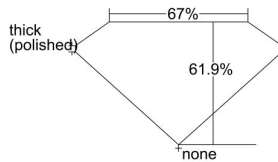

GIA®

FACSIMILE

GIA REPORT 5446958980

Verify this report at GIA.edu

GIA NATURAL DIAMOND DOSSIER®

October 12, 2022
GIA Report Number 5446958980
Shape and Cutting Style ..... **Cut-Cornered Rectangular Modified Brilliant**
Measurements ..... 6.59 x 4.86 x 3.01 mm

GRADING RESULTS

Carat Weight ..... 0.90 carat
Color Grade ..... D
Clarity Grade VS1

ADDITIONAL GRADING INFORMATION

Polish ..... Excellent
Symmetry ..... Excellent
Fluorescence ..... None
Clarity Characteristics ..... Needle
Inscription(s): GIA 5446958980

PROPORTIONS

Profile not to actual proportions

GRADING SCALES

GIA COLOR SCALE		GIA CLARITY SCALE		
COLORLESS	D	VERY VERY SLIGHTLY INCLUDED	FLAWLESS	
	E		INTERNALLY FLAWLESS	
	F	VERY SLIGHTLY INCLUDED	VVS₁	
	G		VVS₂	
	NEAR COLORLESS	H	SLIGHTLY INCLUDED	VS₁
		I		VS₂
	FANT COLORLESS	J	SLIGHTLY INCLUDED	SI₁
		K		SI₂
	LIGHT	L	INCLUDED	I₁
		M		I₂
N		INCLUDED	I₃	
O				
P				
Q				
R				
S				
T				
U				
V				
W				
X				
Y				
Z