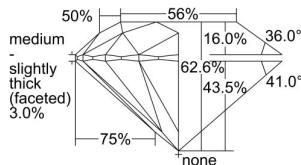

GIA®

FACSIMILE

GIA REPORT 5446398376

Verify this report at GIA.edu

GIA NATURAL DIAMOND DOSSIER®

August 17, 2022
GIA Report Number **5446398376**
Shape and Cutting Style ..... **Round Brilliant**
Measurements ..... **5.93 - 5.97 x 3.73 mm**

GRADING RESULTS

Carat Weight ..... **0.81 carat**
Color Grade ..... **J**
Clarity Grade **VVS2**
Cut Grade ..... **Excellent**

ADDITIONAL GRADING INFORMATION

Polish ..... **Excellent**
Symmetry ..... **Excellent**
Fluorescence ..... **Faint**
Clarity Characteristics ..... **Cloud, Pinpoint**
Inscription(s): **GIA 5446398376**

PROPORTIONS

Profile to actual proportions