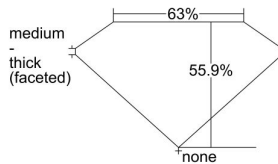

GIA®

FACSIMILE

GIA REPORT 5443734220

Verify this report at GIA.edu

GIA NATURAL DIAMOND DOSSIER®

September 23, 2022
GIA Report Number **5443734220**
Shape and Cutting Style ..... **Heart Brilliant**
Measurements ..... **5.64 x 6.20 x 3.46 mm**

GRADING RESULTS

Carat Weight ..... **0.70 carat**
Color Grade ..... **K**
Clarity Grade **S12**

ADDITIONAL GRADING INFORMATION

Polish ..... **Excellent**
Symmetry ..... **Very Good**
Fluorescence ..... **Faint**
Clarity Characteristics..... **Cloud, Twinning Wisp, Feather**
Inscription(s): **GIA 5443734220**

PROPORTIONS

Profile not to actual proportions

GRADING SCALES

GIA COLOR SCALE		GIA CLARITY SCALE			
COLORLESS	D	VERY VERY SLIGHTLY INCLUDED	FLAWLESS		
	E		INTERNALLY FLAWLESS		
	F	VERY SLIGHTLY INCLUDED	VVS₁		
	G		VVS₂		
	H		VS₁		
	NEAR COLORLESS	I	SLIGHTLY INCLUDED	VS₂	
		J		S1₁	
		FAINT	K	INCLUDED	S1₂
			L		I₁
			M		I₂
VERTILIGHT	N	LIGHT	I₃		
	O				
	P				
	Q				
	R