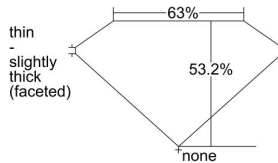

GIA®

FACSIMILE

GIA REPORT 5443290142

Verify this report at GIA.edu

GIA NATURAL DIAMOND DOSSIER®

August 05, 2022
GIA Report Number 5443290142
Shape and Cutting Style ..... Heart Brilliant
Measurements ..... 5.71 x 6.08 x 3.24 mm

GRADING RESULTS

Carat Weight ..... 0.65 carat
Color Grade ..... D
Clarity Grade VS1

ADDITIONAL GRADING INFORMATION

Polish ..... Excellent
Symmetry ..... Very Good
Fluorescence ..... None
Clarity Characteristics ..... Crystal, Needle, Pinpoint
Inscription(s): GIA 5443290142

PROPORTIONS

Profile not to actual proportions

GRADING SCALES

GIA COLOR SCALE		GIA CLARITY SCALE			
COLORLESS	D	VERY SLIGHTLY INCLUDED	FLAWLESS		
	E		INTERNALLY FLAWLESS		
	F		VS₁		
	NEAR COLORLESS	G	SLIGHTLY INCLUDED	VS₂	
		H		SI₁	
		FAINT	I	VERY SLIGHTLY INCLUDED	SI₂
			J		I₁
			K		I₂
	VERT LIGHT		L	INCLUDED	I₃
			M		
N					
O					
P					
LIGHT	Q				
	R				
	S				
	T				
	U				
	V				
	W				
	X				
	Y				
	Z