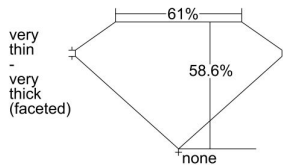

GIA®

FACSIMILE

GIA REPORT 5436718075

Verify this report at GIA.edu

GIA NATURAL DIAMOND DOSSIER®

June 14, 2022
GIA Report Number **5436718075**
Shape and Cutting Style ..... **Heart Brilliant**
Measurements ..... **4.71 x 5.57 x 3.26 mm**

GRADING RESULTS

Carat Weight ..... **0.50 carat**
Color Grade ..... **G**
Clarity Grade **S12**

ADDITIONAL GRADING INFORMATION

Polish ..... **Excellent**
Symmetry ..... **Very Good**
Fluorescence ..... **None**
Clarity Characteristics..... **Feather, Indented Natural, Cavity**
Inspection(s): GIA 5436718075

PROPORTIONS

Profile not to actual proportions

GRADING SCALES

GIA COLOR SCALE		GIA CLARITY SCALE			
COLORLESS	D	VERY VERY SLIGHTLY INCLUDED	FLAWLESS		
	E		INTERNALLY FLAWLESS		
	F		VVS₁		
	NEAR COLORLESS	G	VVS₂		
		H	VERY SLIGHTLY INCLUDED	VS₁	
		I		VS₂	
		FAINT	J	SLIGHTLY INCLUDED	S1₁
			K		S1₂
	L		INCLUDED		I₁
	M			I₂	
VERT LIGHT	N		INCLUDED	I₃	
	O				
	P				
	Q				
	R				
LIGHT	S				
	T				
	U				
	V				
	Z