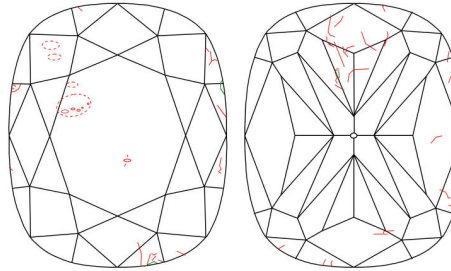

GIA NATURAL DIAMOND GRADING REPORT

May 04, 2022  
 GIA Report Number ..... 5436236437  
 Shape and Cutting Style ..... Cushion Modified Brilliant  
 Measurements ..... 6.36 x 6.33 x 4.29 mm

GRADING RESULTS

Carat Weight ..... 1.51 carat  
 Color Grade ..... I  
 Clarity Grade ..... SI1

ADDITIONAL GRADING INFORMATION

Polish ..... Excellent  
 Symmetry ..... Excellent  
 Fluorescence ..... None  
 Inscription(s): GIA 5436236437

**Comments:** Additional clouds are not shown. Pinpoints are not shown.

PROPORTIONS

Profile not to actual proportions

CLARITY CHARACTERISTICS

KEY TO SYMBOLS\*

-  Cloud
-  Needle
-  Feather
-  Natural
-  Crystal
-  Indented Natural

\* Red symbols denote internal characteristics (inclusions). Green or black symbols denote external characteristics (blemishes). Diagram is an approximate representation of the diamond, and symbols shown indicate type, position, and approximate size of clarity characteristics. All clarity characteristics may not be shown. Details of finish are not shown.