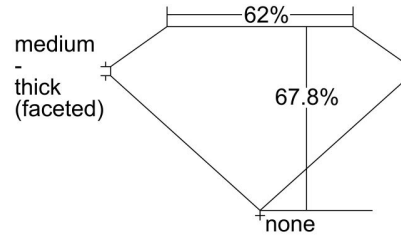

GIA NATURAL DIAMOND GRADING REPORT

May 04, 2022  
 GIA Report Number ..... 5436236437  
 Shape and Cutting Style ..... Cushion Modified Brilliant  
 Measurements ..... 6.36 x 6.33 x 4.29 mm

GRADING RESULTS

Carat Weight ..... 1.51 carat  
 Color Grade ..... I  
 Clarity Grade ..... SI1

ADDITIONAL GRADING INFORMATION

Polish ..... Excellent  
 Symmetry ..... Excellent  
 Fluorescence ..... None  
 Inscription(s): GIA 5436236437

**Comments:** Additional clouds are not shown. Pinpoints are not shown.

PROPORTIONS

Profile not to actual proportions

CLARITY CHARACTERISTICS

KEY TO SYMBOLS\*

-  Cloud
-  Needle
-  Feather
-  Natural
-  Crystal
-  Indented Natural

\* Red symbols denote internal characteristics (inclusions). Green or black symbols denote external characteristics (blemishes). Diagram is an approximate representation of the diamond, and symbols shown indicate type, position, and approximate size of clarity characteristics. All clarity characteristics may not be shown. Details of finish are not shown.