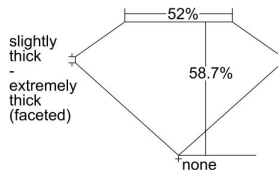

GIA®

FACSIMILE

GIA REPORT 5436176227

Verify this report at GIA.edu

GIA NATURAL DIAMOND DOSSIER®

May 20, 2022
GIA Report Number **5436176227**
Shape and Cutting Style ..... **Heart Brilliant**
Measurements ..... **5.57 x 6.00 x 3.52 mm**

GRADING RESULTS

Carat Weight ..... **0.70 carat**
Color Grade ..... **I**
Clarity Grade **VS1**

ADDITIONAL GRADING INFORMATION

Polish ..... **Excellent**
Symmetry ..... **Very Good**
Fluorescence ..... **Faint**
Clarity Characteristics ..... **Twinning Wisp, Crystal**
Inscription(s): **GIA 5436176227**

PROPORTIONS

Profile not to actual proportions

GRADING SCALES

GIA COLOR SCALE		GIA CLARITY SCALE			
COLORLESS	D	VERY SLIGHTLY INCLUDED	FLAWLESS		
	E		INTERNALLY FLAWLESS		
	F		VS₁		
	NEAR COLORLESS	G	VERY SLIGHTLY INCLUDED	VS₂	
		H		VS₁	
		FAINT	I	SLIGHTLY INCLUDED	VS₂
			J		SI₁
			K		SI₂
	LIGHT	L	INCLUDED	I₁	
		M		I₂	
N		I₃			
O					
P					
Q					
R