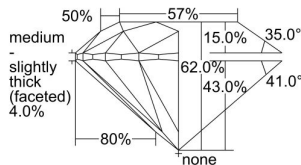

GIA®

FACSIMILE

GIA REPORT 5433938984

Verify this report at GIA.edu

GIA NATURAL DIAMOND DOSSIER®

July 06, 2022
GIA Report Number **5433938984**
Shape and Cutting Style ..... **Round Brilliant**
Measurements ..... **5.08 - 5.11 x 3.16 mm**

GRADING RESULTS

Carat Weight ..... **0.50 carat**
Color Grade ..... **G**
Clarity Grade **S12**
Cut Grade ..... **Excellent**

ADDITIONAL GRADING INFORMATION

Polish ..... **Excellent**
Symmetry ..... **Excellent**
Fluorescence ..... **None**
Clarity Characteristics..... **Feather, Cloud**
Inscription(s): **GIA 5433938984**

PROPORTIONS

Profile to actual proportions

GRADING SCALES

GIA COLOR SCALE	GIA CLARITY SCALE	GIA CUT SCALE	
D	FLAWLESS	EXCELLENT	
E	INTERNALLY FLAWLESS		
F		VVS₁	VERY GOOD
G	VVS₂		
H	VS₁	GOOD	
I	VS₂		
J	S1₁	FAIR	
K	S1₂		
L	I₁	POOR	
M	I₂		
N	I₃		
O			
P			
Q			
R			
S			
T			
U			
V			
W			
X			
Y			
Z