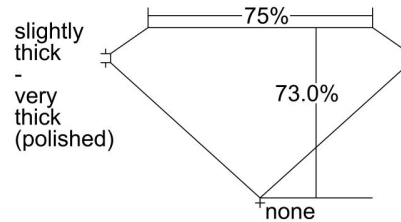

GIA NATURAL DIAMOND GRADING REPORT

June 03, 2022  
 GIA Report Number ..... 5433612237  
 Shape and Cutting Style ..... Square Modified Brilliant  
 Measurements ..... 6.19 x 6.19 x 4.52 mm

GRADING RESULTS

Carat Weight ..... 1.51 carat  
 Color Grade ..... I  
 Clarity Grade ..... SI1

ADDITIONAL GRADING INFORMATION

Polish ..... Excellent  
 Symmetry ..... Very Good  
 Fluorescence ..... None  
 Inscription(s): GIA 5433612237

**Comments:** Clouds are not shown. Pinpoints are not shown.

PROPORTIONS

Profile not to actual proportions

CLARITY CHARACTERISTICS

KEY TO SYMBOLS\*

- Crystal
- ~ Feather
- ∖ Needle

\* Red symbols denote internal characteristics (inclusions). Green or black symbols denote external characteristics (blemishes). Diagram is an approximate representation of the diamond, and symbols shown indicate type, position, and approximate size of clarity characteristics. All clarity characteristics may not be shown. Details of finish are not shown.