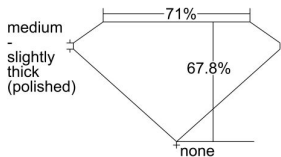

GIA®

FACSIMILE

GIA REPORT 5433511866

Verify this report at GIA.edu

GIA NATURAL DIAMOND DOSSIER®

May 24, 2022
GIA Report Number 5433511866
Shape and Cutting Style ..... Square Modified Brilliant
Measurements ..... 3.85 x 3.74 x 2.54 mm

GRADING RESULTS

Carat Weight ..... 0.30 carat
Color Grade ..... H
Clarity Grade VS1

ADDITIONAL GRADING INFORMATION

Polish ..... Excellent
Symmetry ..... Good
Fluorescence ..... None
Clarity Characteristics..... Crystal, Feather, Pinpoint, Indented
Natural

Inscription(s): GIA 5433511866

PROPORTIONS

Profile not to actual proportions

GRADING SCALES

GIA COLOR SCALE		GIA CLARITY SCALE			
COLORLESS	D	VERY VERY SLIGHTLY INCLUDED	FLAWLESS		
	E		INTERNALLY FLAWLESS		
	F		VS₁		
	NEAR COLORLESS	G	VERY SLIGHTLY INCLUDED	VS₂	
		H		VS₁	
		FAINT	I	SLIGHTLY INCLUDED	VS₂
			J		SI₁
			K		SI₂
	LIGHT	L	INCLUDED	I₁	
		M		I₂	
N		I₃			
O					
P					
Q					
R