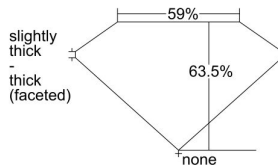

GIA®

FACSIMILE

GIA REPORT 5423405129

Verify this report at GIA.edu

GIA NATURAL DIAMOND DOSSIER®

March 07, 2022
GIA Report Number 5423405129
Shape and Cutting Style ..... Oval Brilliant
Measurements ..... 6.95 x 5.15 x 3.27 mm

GRADING RESULTS

Carat Weight ..... 0.75 carat
Color Grade ..... D
Clarity Grade VS2

ADDITIONAL GRADING INFORMATION

Polish ..... Excellent
Symmetry ..... Excellent
Fluorescence ..... None
Clarity Characteristics..... Cloud, Crystal, Indented Natural
Inscription(s): GIA 5423405129

PROPORTIONS

Profile not to actual proportions

GRADING SCALES

GIA COLOR SCALE		GIA CLARITY SCALE			
COLORLESS	D	VERY VERY SLIGHTLY INCLUDED	FLAWLESS		
	E		INTERNALLY FLAWLESS		
	F	VERY SLIGHTLY INCLUDED	VVS₁		
	G		VVS₂		
	H		VS₁		
	NEAR COLORLESS	I	SLIGHTLY INCLUDED	VS₂	
		J		SI₁	
		FAINT	K	INCLUDED	SI₂
			L		I₁
			M		I₂
VERT LIGHT			N	INCLUDED	I₃
			O		
			P		
	Q				
LIGHT	R				
	S				
	T				
	U				
	V				
	Z