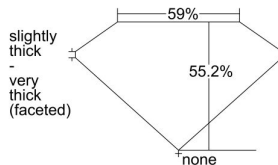

GIA®

FACSIMILE

GIA REPORT 5413849355

Verify this report at GIA.edu

GIA NATURAL DIAMOND DOSSIER®

December 31, 2021
GIA Report Number 5413849355
Shape and Cutting Style ..... Heart Brilliant
Measurements ..... 5.01 x 5.42 x 2.99 mm

GRADING RESULTS

Carat Weight ..... 0.51 carat
Color Grade ..... D
Clarity Grade VS2

ADDITIONAL GRADING INFORMATION

Polish ..... Excellent
Symmetry ..... Very Good
Fluorescence ..... Faint
Clarity Characteristics ..... Crystal, Feather
Inscription(s): GIA 5413849355

PROPORTIONS

Profile not to actual proportions

GRADING SCALES

GIA COLOR SCALE		GIA CLARITY SCALE	
COLORLESS	D	VERY VERY SLIGHTLY INCLUDED	FLAWLESS
	E		INTERNALLY FLAWLESS
	F		VVS₁
	G		VVS₂
	H		VS₁
	I		VS₂
	J		SI₁
	K		SI₂
	L		I₁
	M		I₂
NEAR COLORLESS	N	SLIGHTLY INCLUDED	I₃
	O		
	P		
	Q		
FAINT	R		
	S		
	T		
	U		
VERT LIGHT	V		
	W		
	X		
	Y		
LIGHT	Z