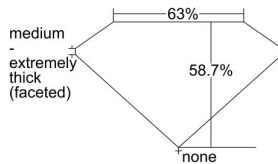

GIA®

FACSIMILE

GIA REPORT 5413620536

Verify this report at GIA.edu

GIA NATURAL DIAMOND DOSSIER®

December 21, 2021
GIA Report Number 5413620536
Shape and Cutting Style ..... Heart Brilliant
Measurements ..... 4.89 x 5.77 x 3.39 mm

GRADING RESULTS

Carat Weight ..... 0.59 carat
Color Grade ..... D
Clarity Grade SI1

ADDITIONAL GRADING INFORMATION

Polish ..... Very Good
Symmetry ..... Very Good
Fluorescence ..... Faint
Clarity Characteristics ..... Crystal
Inscription(s): GIA 5413620536

PROPORTIONS

Profile not to actual proportions

GRADING SCALES

GIA COLOR SCALE		GIA CLARITY SCALE			
COLORLESS	D	VERY VERY SLIGHTLY INCLUDED	FLAWLESS		
	E		INTERNALLY FLAWLESS		
	F	VERY SLIGHTLY INCLUDED	VVS₁		
	G		VVS₂		
	H		VS₁		
	NEAR COLORLESS	I	SLIGHTLY INCLUDED	VS₂	
		J		SI₁	
		FAINT	K	INCLUDED	SI₂
			L		I₁
			M		I₂
VERT LIGHT	N	INCLUDED	I₃		
	O				
	P				
	Q				
	R				
LIGHT	S				
	T				
	U				
	V				
	W				
	X				
	Y				
	Z