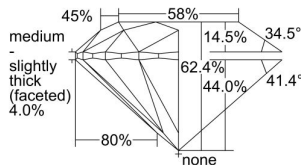

GIA®

FACSIMILE

GIA REPORT 5406950679

Verify this report at GIA.edu

GIA NATURAL DIAMOND DOSSIER®

November 23, 2021
GIA Report Number 5406950679
Shape and Cutting Style ..... Round Brilliant
Measurements ..... 4.70 - 4.73 x 2.94 mm

GRADING RESULTS

Carat Weight ..... 0.40 carat
Color Grade L
Clarity Grade VS2
Cut Grade ..... Excellent

ADDITIONAL GRADING INFORMATION

Polish ..... Excellent
Symmetry ..... Excellent
Fluorescence ..... Faint
Clarity Characteristics ..... Cloud
Inscription(s): GIA 5406950679

PROPORTIONS

Profile to actual proportions

GRADING SCALES

GIA COLOR SCALE	GIA CLARITY SCALE	GIA CUT SCALE	
D	FLAWLESS	EXCELLENT	
E	INTERNALLY FLAWLESS		
F		VVS₁	VERY GOOD
G	VVS₂		
H	VS₁	GOOD	
I	VS₂		
J	SI₁	FAIR	
K	SI₂		
L	I₁	POOR	
M	I₂		
N	I₃		
O			
P			
Q			
R			
S			
T			
U			
V			
W			
X			
Y			
Z