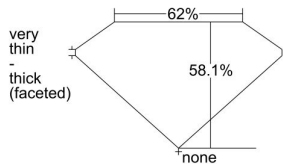

GIA®

FACSIMILE

GIA REPORT 5406529035

Verify this report at GIA.edu

GIA NATURAL DIAMOND DOSSIER®

October 19, 2021
GIA Report Number 5406529035
Shape and Cutting Style ..... Heart Brilliant
Measurements ..... 4.20 x 4.62 x 2.68 mm

GRADING RESULTS

Carat Weight ..... 0.31 carat
Color Grade ..... D
Clarity Grade VS2

ADDITIONAL GRADING INFORMATION

Polish ..... Very Good
Symmetry ..... Good
Fluorescence ..... Faint
Clarity Characteristics ..... Crystal
Inscription(s): GIA 5406529035

PROPORTIONS

Profile not to actual proportions

GRADING SCALES

GIA COLOR SCALE		GIA CLARITY SCALE			
COLORLESS	D	VERY VERY SLIGHTLY INCLUDED	FLAWLESS		
	E		INTERNALLY FLAWLESS		
	F	VERY SLIGHTLY INCLUDED	VVS₁		
	G		VVS₂		
	H		VS₁		
	NEAR COLORLESS	I	SLIGHTLY INCLUDED	VS₂	
		J		S₁	
		FAINT	K	INCLUDED	S₂
			L		I₁
			M		I₂
VERT LIGHT	N		INCLUDED	I₃	
	O				
	P				
	Q				
	LIGHT		R		
		S			
		T			
U					
V					
W					
X					
Y					
Z