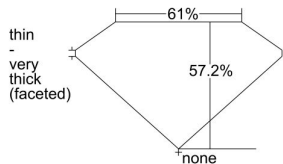

GIA®

FACSIMILE

GIA REPORT 5406411973

Verify this report at GIA.edu

GIA NATURAL DIAMOND DOSSIER®

October 14, 2021
GIA Report Number 5406411973
Shape and Cutting Style ..... Heart Brilliant
Measurements ..... 4.37 x 5.19 x 2.97 mm

GRADING RESULTS

Carat Weight ..... 0.40 carat
Color Grade ..... E
Clarity Grade VS1

ADDITIONAL GRADING INFORMATION

Polish ..... Excellent
Symmetry ..... Good
Fluorescence ..... None
Clarity Characteristics ..... Feather, Cloud
Inscription(s): GIA 5406411973

PROPORTIONS

Profile not to actual proportions

GRADING SCALES

GIA COLOR SCALE		GIA CLARITY SCALE	
COLORLESS	D	VERY VERY SLIGHTLY INCLUDED	FLAWLESS
	E		INTERNALLY FLAWLESS
	F		VVS₁
	G		VVS₂
	H		VS₁
	I		VS₂
	J		SI₁
	K		SI₂
	L		I₁
	M		I₂
NEAR COLORLESS	N	SLIGHTLY INCLUDED	I₃
	O		
	P		
	Q		
FAINT	R	INCLUDED	
	S		
	T		
	U		
VERT LIGHT	V	LIGHT	
	W		
	X		
	Y		
	Z