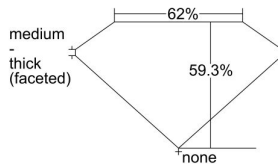

GIA®

FACSIMILE

GIA REPORT 5403585945

Verify this report at GIA.edu

GIA NATURAL DIAMOND DOSSIER®

October 19, 2021
GIA Report Number 5403585945
Shape and Cutting Style ..... Heart Brilliant
Measurements ..... 4.24 x 5.11 x 3.03 mm

GRADING RESULTS

Carat Weight ..... 0.36 carat
Color Grade I
Clarity Grade VVS1

ADDITIONAL GRADING INFORMATION

Polish ..... Excellent
Symmetry ..... Very Good
Fluorescence ..... Faint
Clarity Characteristics..... Feather, Manufacturing Remnant
Inscription(s): GIA 5403585945

PROPORTIONS

Profile not to actual proportions

GRADING SCALES

GIA COLOR SCALE		GIA CLARITY SCALE			
COLORLESS	D	VERY VERY SLIGHTLY INCLUDED	FLAWLESS		
	E		INTERNALLY FLAWLESS		
	F	VERY SLIGHTLY INCLUDED	VVS₁		
	G		VVS₂		
	H		VS₁		
	NEAR COLORLESS	I	SLIGHTLY INCLUDED	VS₂	
		J		SI₁	
		FAINT	K	INCLUDED	SI₂
			L		I₁
			M		I₂
VERT LIGHT	N	LIGHT	I₃		
	O				
	P				
	Q				
	R