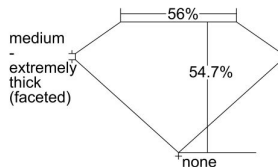

GIA®

FACSIMILE

GIA REPORT 5403480041

Verify this report at GIA.edu

GIA NATURAL DIAMOND DOSSIER®

September 22, 2021
GIA Report Number 5403480041
Shape and Cutting Style ..... Heart Brilliant
Measurements ..... 4.18 x 4.43 x 2.42 mm

GRADING RESULTS

Carat Weight ..... 0.29 carat
Color Grade ..... H
Clarity Grade VS1

ADDITIONAL GRADING INFORMATION

Polish ..... Excellent
Symmetry ..... Good
Fluorescence ..... Faint
Clarity Characteristics ..... Cloud, Crystal, Needle, Pinpoint
Inscription(s): GIA 5403480041

PROPORTIONS

Profile not to actual proportions

GRADING SCALES

GIA COLOR SCALE		GIA CLARITY SCALE	
COLORLESS	D	VERY VERY SLIGHTLY INCLUDED	FLAWLESS
	E		INTERNALLY FLAWLESS
	F		VVS₁
	G		VVS₂
	H		VS₁
	I		VS₂
	J		SI₁
	K		SI₂
	L		I₁
	M		I₂
NEAR COLORLESS	N	SLIGHTLY INCLUDED	I₃
	O		
	P		
	Q		
FAINT	R		
	S		
	T		
	U		
VERT LIGHT	V		
	W		
	X		
	Y		
LIGHT	Z