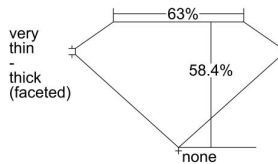

GIA®

FACSIMILE

GIA REPORT 5403413377

Verify this report at GIA.edu

GIA NATURAL DIAMOND DOSSIER®

October 14, 2021
GIA Report Number 5403413377
Shape and Cutting Style ..... Heart Brilliant
Measurements ..... 5.76 x 6.71 x 3.92 mm

GRADING RESULTS

Carat Weight ..... 0.91 carat
Color Grade ..... D
Clarity Grade SI1

ADDITIONAL GRADING INFORMATION

Polish ..... Excellent
Symmetry ..... Very Good
Fluorescence ..... Faint
Clarity Characteristics..Crystal, Feather, Cavity, Indented Natural
Inscription(s): GIA 5403413377

PROPORTIONS

Profile not to actual proportions

GRADING SCALES

GIA COLOR SCALE		GIA CLARITY SCALE			
COLORLESS	D	VERY VERY SLIGHTLY INCLUDED	FLAWLESS		
	E		INTERNALLY FLAWLESS		
	F	VERY SLIGHTLY INCLUDED	VVS₁		
	G		VVS₂		
	H		VS₁		
	NEAR COLORLESS	I	SLIGHTLY INCLUDED	VS₂	
		J		SI₁	
		FAINT	K	INCLUDED	SI₂
			L		I₁
			M		I₂
VERT LIGHT	N	INCLUDED	I₃		
	O				
	P				
	Q				
	R				
LIGHT	S				
	T				
	U				
	V				
	W				
X					
Y					
Z